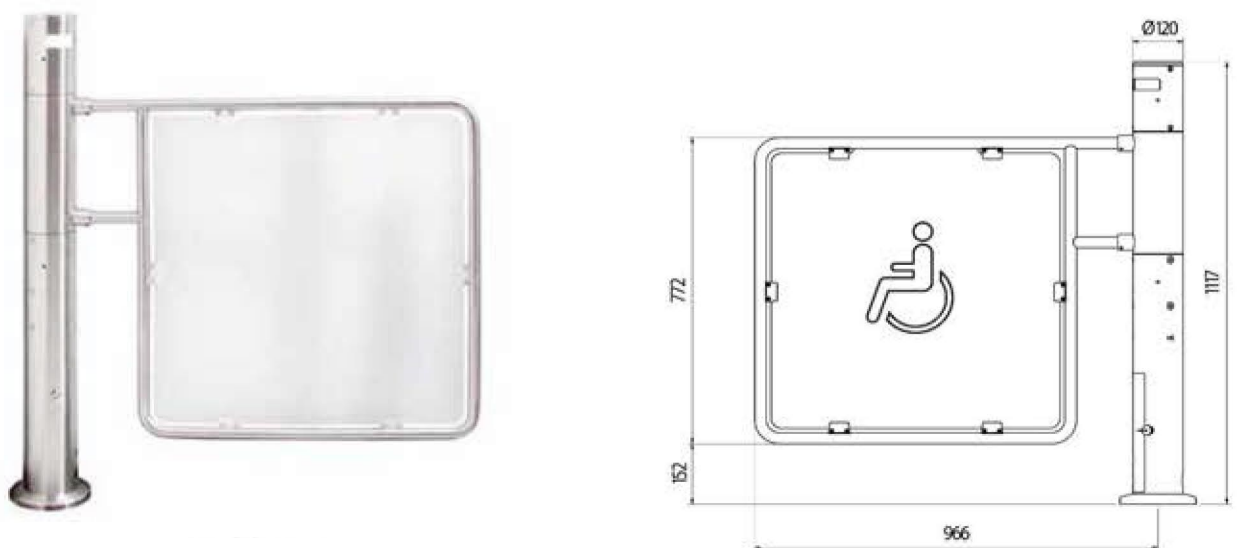

AlphaGate (Full Depth Arm)

The Alphagate is the latest addition to ITAB's family of entrance systems and gates. Its hi-tech system and sleek design give it an elegant and contemporary appearance which will complement any environment.

The Alphagate works especially well for high levels of customer traffic.

Alphagate's multi-functional capabilities means that it:

- Can be installed with our range of customer guidance rails or as a standalone system.
- Has several different opening options: radar, photocell, overhead sensor, remote control, pushbutton and numeric keypad.
- Has an emergency anti-panic safety feature that can be forced in both directions.
- Can be linked to the store's other security systems such as the fire alarm.
- Can be fitted with other safety mechanisms such as Child safe.
- Automatically resets the gate arm when the panic break out has been forced.